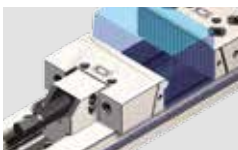

Art. 230H

Piastra ganascia intercambiabile bombata a pettine
Round comb interchangeable jaw plate