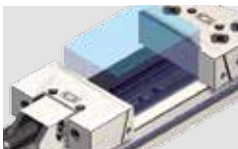

Solo 1 per morsa !! Just 1 pc each vise !!

Cod.	4.23.0G101	4.23.0G201	4.23.0G301	4.23.0G401	4.23.0G501	4.23.0G601