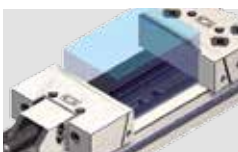

Solo 1 per morsa !! Just 1 pc each vise !!

Cod.	4.23.0G101	4.23.0G201	4.23.0G301	4.23.0G401	4.23.0G501	4.23.0G601