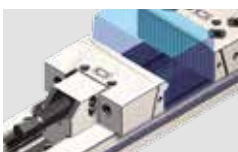

Art. 230H

Piastra ganascia intercambiabile bombata a pettine
Round comb interchangeable jaw plate