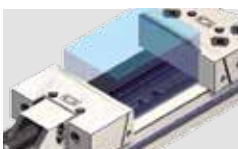

Solo 1 per morsa !! Just 1 pc each vise !!

Cod.	4.23.0G101	4.23.0G201	4.23.0G301	4.23.0G401	4.23.0G501	4.23.0G601